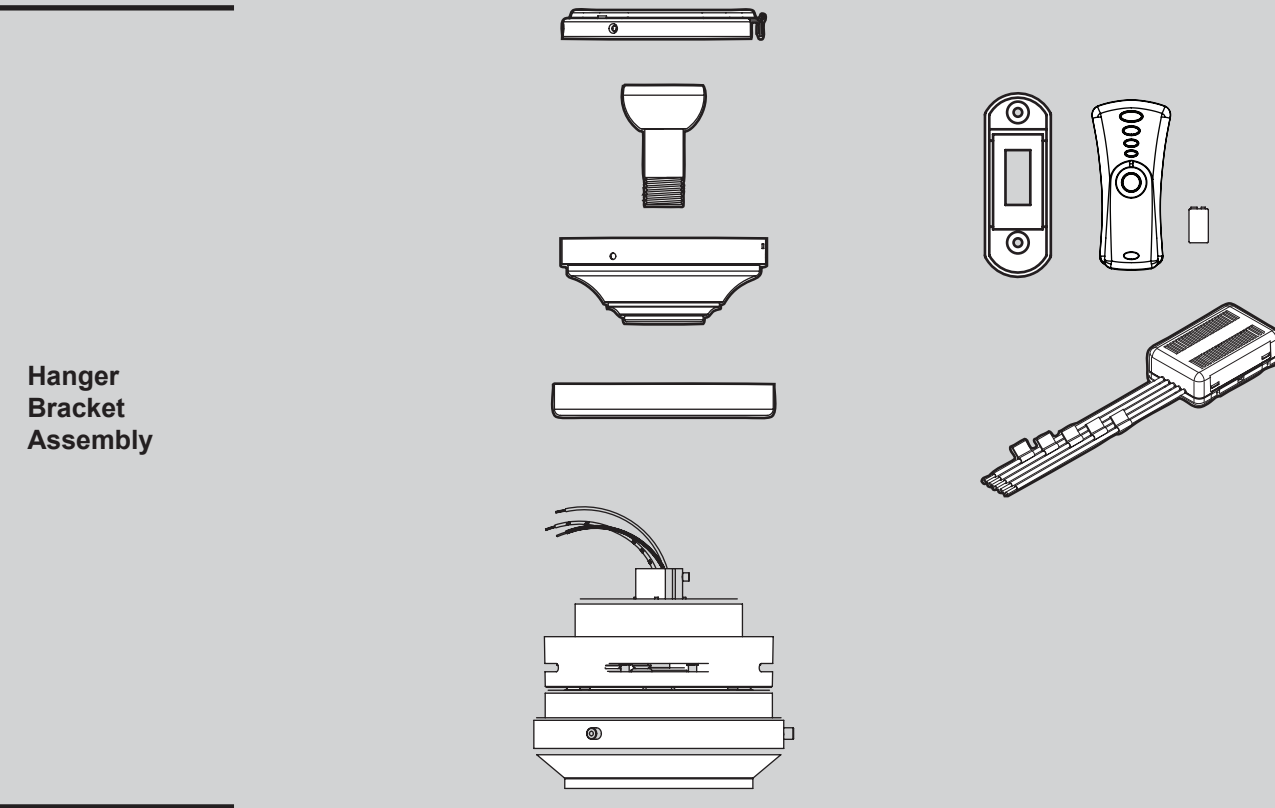

Hardware

(Drawn to Scale)

Fan Parts

(Not Drawn to Scale)

PARTS GUIDE

Hunter

Using this Parts Guide, make sure all parts are included in the box.

If parts are missing, **DO NOT RETURN**

THIS ITEM TO THE STORE, call 888-830-1326 for assistance.

THIS PARTS GUIDE IS FOR REFERENCE ONLY.

REFER TO THE INSTALLATION MANUAL FOR FULL ASSEMBLY INSTRUCTIONS.

Parts List

| Item Name | Qty | Part # |
|---------------------------------------|-----------|---------------------|
| Hanging System Kit | 1 | 96761-09 |
| Ceiling Plate | | |
| Canopy | | |
| Canopy Trim Ring | | |
| Canopy Screw | | |
| Wood Screw | | |
| Flat Washer | | |
| Mounting Isolator | | |
| Setscrew | | |
| Blade Set | 1 | G0253-80 |
| Hanger Ball / Downrod Assembly | 1 | 74229-03 |
| Screw, Blade Iron Armature | 10 | 63755-05 |
| Light Kit Assembly | 1 | 88137-01 |
| Grommet | 3 | 66121-01 |
| Hardware Kit | 1 | 99082-00-860 |
| Screw, Machine, 6-32 | | |
| Wire Connector | | |
| Screw, Switch Housing Assembly | | |
| Balancing Kit | 1 | 65666-01 |
| Remote Control Receiver | 1 | 89309-01 |
| Remote Control Transmitter | 1 | 92754-01 |
| Remote Control Cradle | 1 | 84369-01 |
| 9 Volt Battery | 1 | 64625-01 |
| Heat Shield | 1 | 88136-01 |
| Screw, Decorative | 3 | 76426-01 |
| Globe/Shade | 1 | 98128-01 |
| Light bulb / Bulb | 2 | 77646-04 |